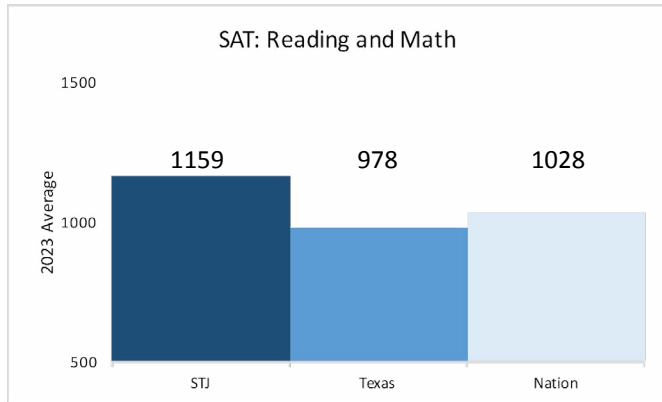

STANDARDIZED TESTING